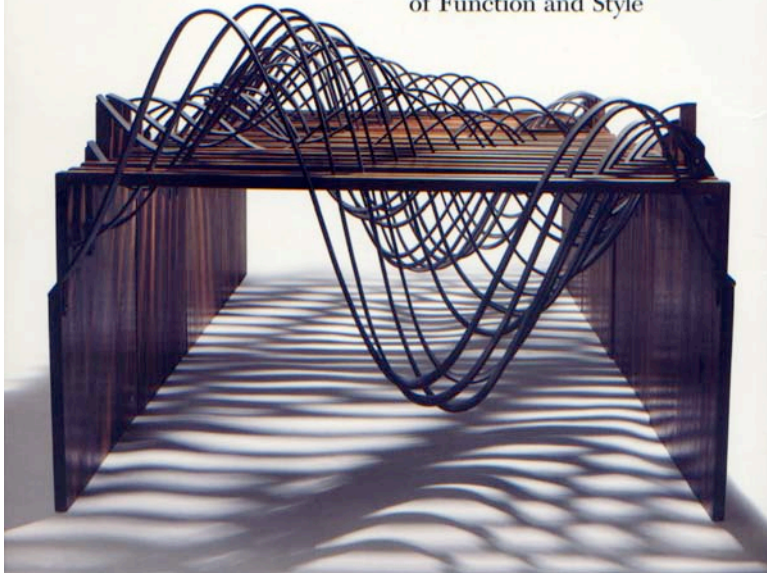

500 TABLES

Inspiring Interpretations
of Function and Style

Wells Mason

Big White Little Red | 2008

TALLEST, 22 X 14 X 14 INCHES (55.9 X 35.6 X 35.6 CM)

Medium-density fiberboard, lacquer

PHOTO BY JIM TOBAC