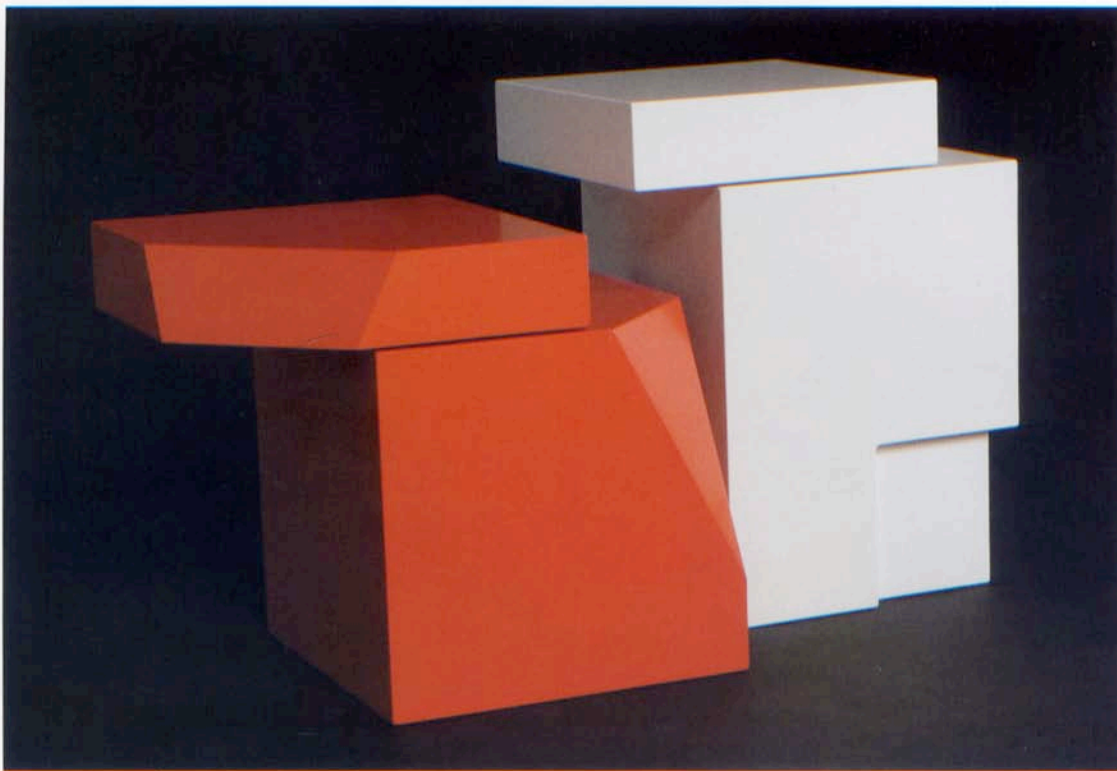

500 TABLES

Inspiring Interpretations
of Function and Style

Wells Mason

Big White Little Red | 2008

TALLEST, 22 X 14 X 14 INCHES (55.9 X 35.6 X 35.6 CM)

Medium-density fiberboard, lacquer

PHOTO BY JIM TOBAC